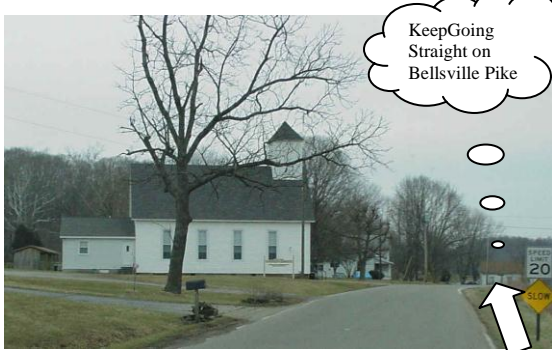

COMING FROM I-65 GO WEST ON SR 46 TO 135
LOOK FOR THESE SIGNS

COMING FROM 135 OUT OF INDIANAPOLIS OR 46 FROM
BLOOMINGTON GO EAST ON SR 46 TO 135

GO (SOUTH) ON 135 TILL YOU COME TO A 'T' GO LEFT (EAST) ON BELLSVILLE PIKE Look for these Landmarks!!!

Once You Have Turned Left On Bellsville Pike Look For These Landmarks

Keep Going On Bellsville Pike Until You See The Happy Hollow Camp Sign